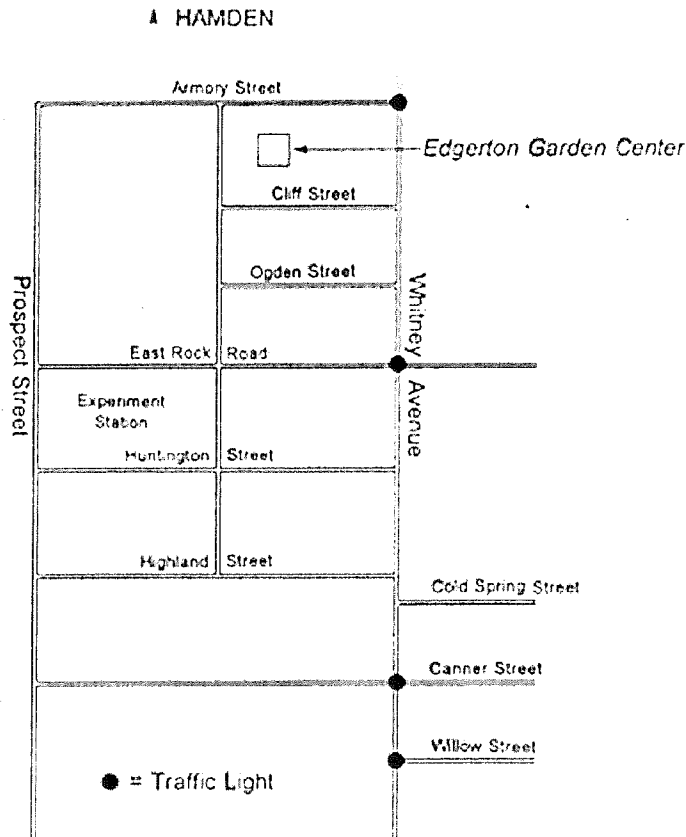

From I-91 South: Take Exit 6 in New Haven to Willow Street. Follow instructions below

From I-84: Take Route 691 to I-91 south to Exit 6 in New Haven. Follow instructions below

Detailed instructions: Turn right onto Willow Street and proceed to the end. Turn right onto Whitney Avenue. Take the third left off Whitney Avenue (Huntington Street) and proceed up the hill. The Experiment Station is on the right just past the first cross street.